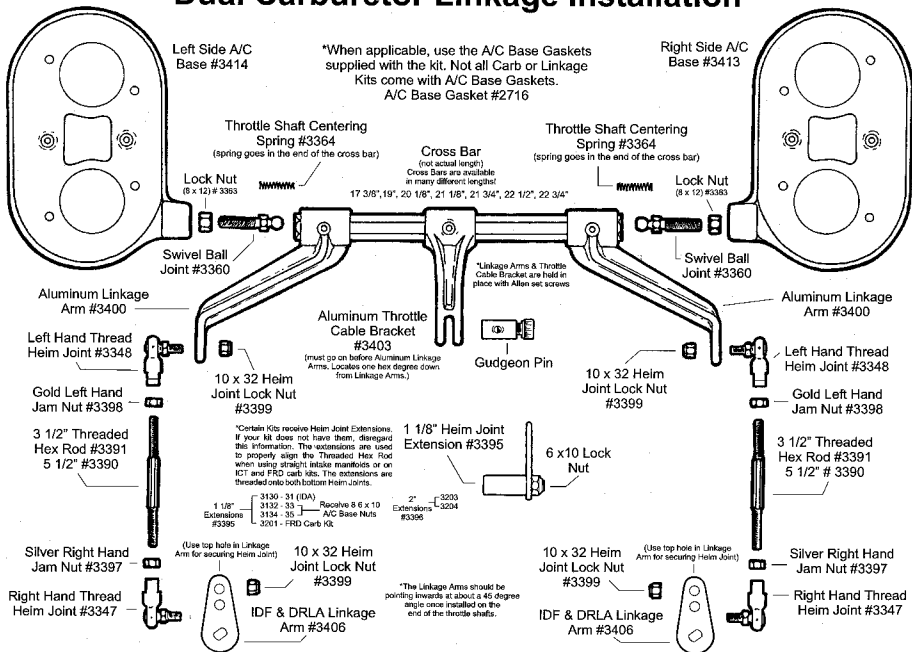

Dual Carburetor Linkage Installation

CB PERFORMANCE

Farmersville Blvd., Farmersville, CA 93223 PH: (209) 733-8222