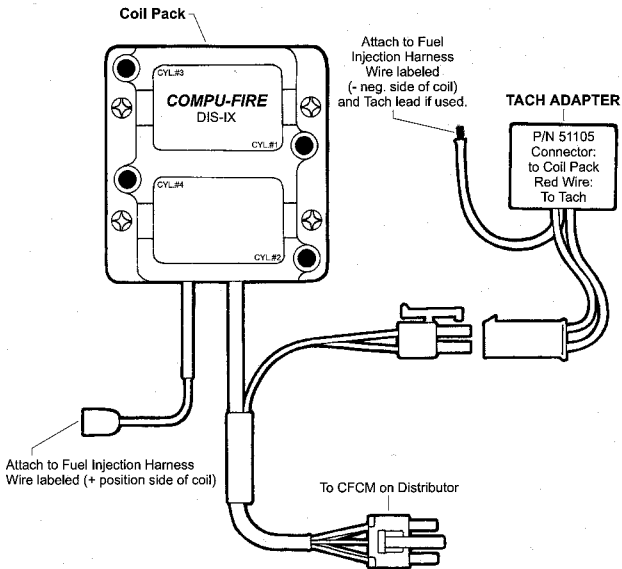

Special Installation Guide for **COMPU-FIRE DIS-IX**

Refer to the original manufacturers mounting instructions. Attach the wiring as shown on this page. Wiring connections for other types of ignition systems will vary.

The above ignition system (**COMPU-FIRE DIS-IX**) will function only with special CB Dash Module part #7650